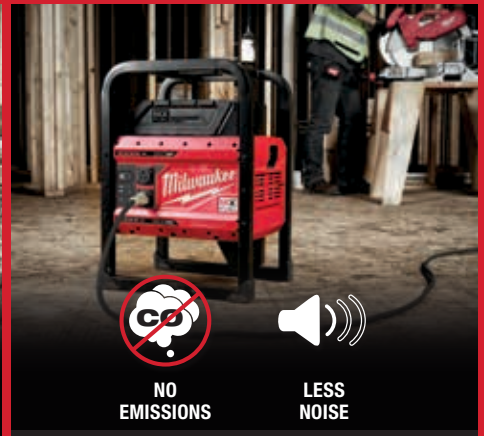

NEW

MX FUEL™ CARRY-ON™ 3600W/1800W POWER SUPPLY

MXF002-2XC

THE BEST TEMPORARY POWER FOR THE JOB

POWER MORE ON DEMAND

3600 PEAK WATTS OF PURE SINE INVERTER ENERGY

LIGHT DEMAND HEAVY

- Power everything from the most aggressive 15A tools to the most sensitive electronics

PORTABLE POWER ANYWHERE

MAXIMUM PORTABILITY

- Quiet operation and no emissions provides accessible power both inside and outside

MORE EFFICIENT POWER

CLEAN & COST-EFFECTIVE ENERGY

\$552

ANNUAL ENERGY COST

\$48

40 HOT MEALS
1000W MICROWAVE

6 M18™ 5.0AH
RAPID CHARGER

1,200 3" NAILS
AIR COMPRESSOR

CANNOT EXCEED 1800W RUNNING, 3600W PEAK
INTENDED FOR ONE 15 AMP TOOL

EQUIPMENT REDEFINED
TRADE FOCUSED
SYSTEM WIDE

NO
PULL START

PUSH BUTTON
START

NO GAS
AND OIL

NO ENGINE
MAINTENANCE

NO
EMISSIONS

LESS
NOISE

SPECIFICATIONS

DESCRIPTION	SPECIFICATIONS
Peak Watts	3600W
Running Watts	1800W
Outlets	120V 15A Duplex
Inverter Output	Pure Sine Wave
Integrated Charger	Yes
Push Button Start	Yes
Sound Level	60 dB(a)
ONE-KEY™ Compatible	Track and Manage
Ground Fault Isolated	Yes
Intended For	One 15 Amp Tool
Battery Compatibility	Fits All MX FUEL™ Battery Packs
Warranty	2 Year Equipment & Battery